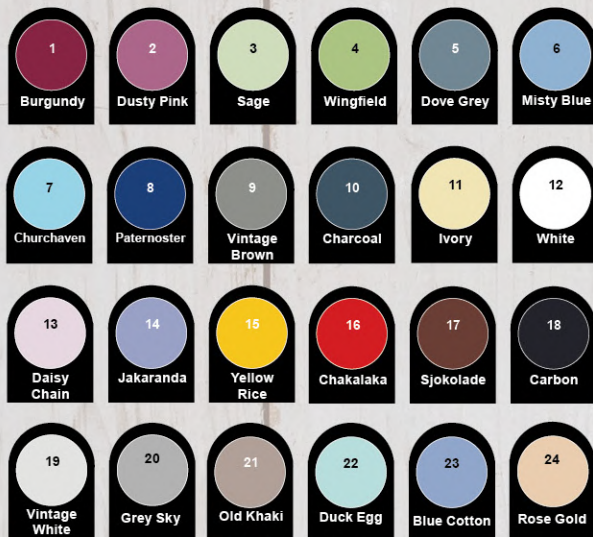

Craft Chalk Furniture Paint

Create vintage, shabby chic and distressed effects on almost any surface with our decorative chalk paint range. Just paint straight onto wood, metal, ceramic, brick, concrete, walls, wooden floors, (most) plastics, basketry and weaving. Check out our colour variants in this range. For best results the paint should be finished using a Dala Varnish, especially those pieces that will remain outside. Use in conjunction with our natural clear or antique dark Furniture Wax Finish.

Furniture Wax Finish

Clear Natural or Antique Dark, specially formulated to work in conjunction with Dala's "Craft Chalk Paint" colour range. Provides a hard, matte, water-resistant finish to the painted object and when buffed it enhances the paint's colour.

Craft Chalk Furniture Paint

500ml Furniture Wax Finish
Available in Natural or Antique Dark