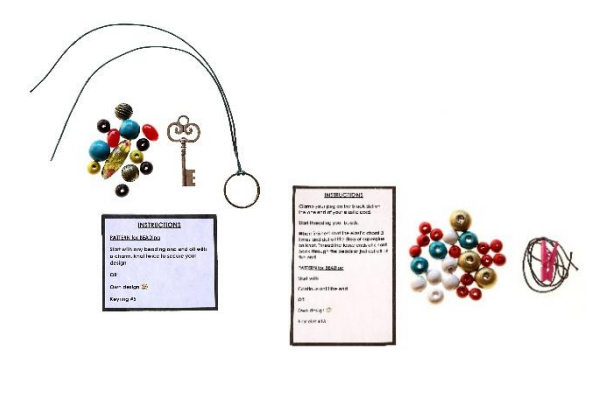

Keyring Beading Craft Pack
R20
Bracelet Beading Craft Pack
R25