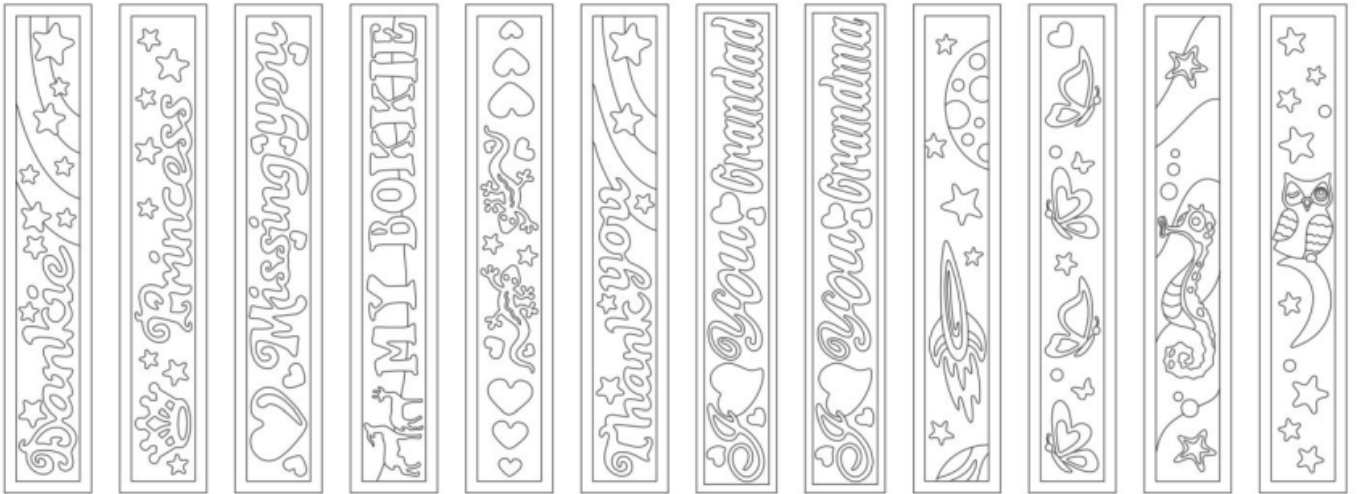

BM 14 BM 15 BM 16 BM 17 BM 18 BM 19 BM 20 BM 21 BM 22 BM 23 BM 24 BM 25