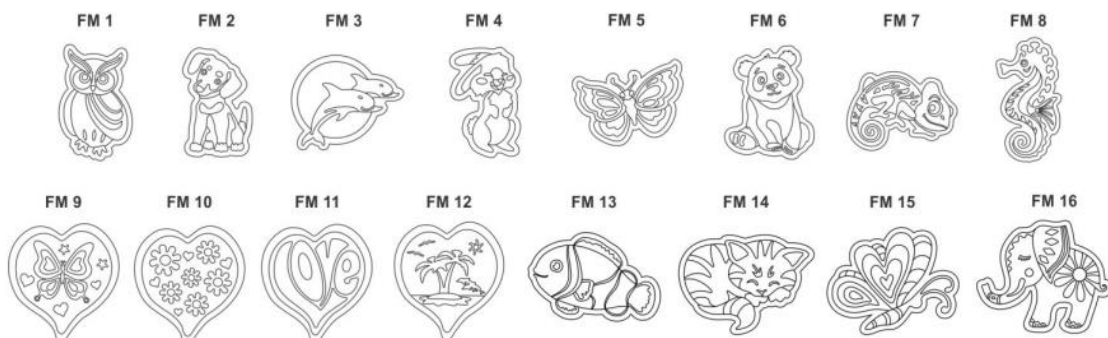

BMM 6

BMM 7

BMM 8

BMM 9

BMM 10

BMM 11

BMM 12

BOOKMARKS SMALL - 150 X 42MM

BMS 1

BMS 2

BMS 3

BMS 4

BMS 5

BMS 6

Listed Design Codes: Fridge Magnets Packs

Available in a pack of 4 designs including magnets

CODE	
FP 1	
FP 2	
FP 3	
FP 4	
FP 5	

Listed Design Codes: Fridge Magnets: Loose

Excluding magnets – available separately on sheets (50 magnets per sheet)

Listed Design Codes: Mini Mandalas Sie 98mm x 98mm

MM 1

MM 2

MM 3

MM 4

MM 5

MM 6

Listed Design Codes: Mini Circles Size 98mm x 98mm

MC 1